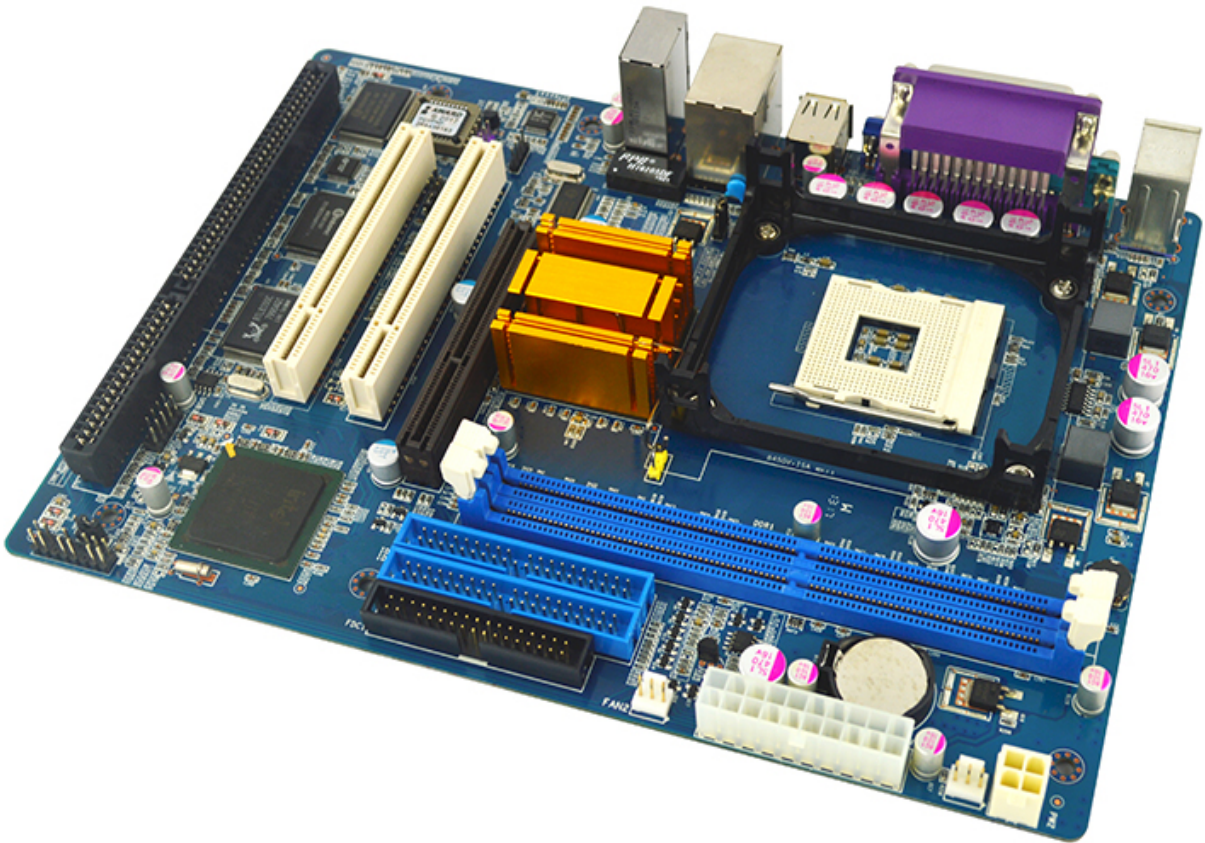

DOWNLOAD

[Opal 2.0 Motherboard Compatibility](#)

[Opal 2.0 Motherboard Compatibility](#)

DOWNLOAD

HP and Compaq Desktop PCs - Motherboard Specifications, K8AE-LM (Opal) ... These two 4-pin Universal Serial Bus (USB) ports are available for connecting USB 2.0 devices ... This port is for a VGA monitor or other VGA-compatible devices.. MB Windows 10 compatibility list ... This motherboard is designed to fully utilize the Intel® Coffee Lake 6 core processors, ... USB 2.0 & PS/2 Combo Ports; DVI-D & VGA Ports; HDMI Port; USB 3.1 Gen1 Port; USB 2.0 & LAN Ports; Audio Jacks.. PCIe devices are forward and backward compatible, therefore a PCIe 3.0 SSD will still work on a PCIe 4.0 motherboard and conversely a PCIe 4.0 SSD would AES Hardware-based encryption and support for TCG Opal 2.0 security management solutions. ... 3.0 (6Gb/s) – with backwards compatibility to SATA Rev. 2.0 The OPAL Specification includes test cases that must pass in order to claim OPAL compliance. But these are to be done by the vendor, not the end-user. ... If the vendor says that they have not run the tests, then they cannot claim compliance. They might incidentally be compliant, but you might never know.. The Unified Extensible Firmware Interface (UEFI) is a specification that defines a software ... For reverse compatibility, Linux can use GPT disks in BIOS-based systems for both data storage and booting, as both GRUB 2 and Linux are GPT-aware. ... functions to the standard EFI firmware stored on the motherboard's ROM.. COMPATIBILITY. How do I know Samsung NVMe M.2 SSDs are compatible with my PC?. The Opal 2.0 standard is not backwards compatible. Crucial's self-encrypting drives are not compatible with Opal 1.0. ... The motherboard ?. (Special Price) US \$28.03 17% Off | Bigtreetech 3D Printer Accessories Kfb-2.0 Motherboard Compatible With Ramps 1.4 12864 Lcd Display Kit from Seller Ali Supports a full-security suite (TCG Opal 2.0, XTS-AES 256-bit, eDrive). Ideal for ... Based on “out-of-box performance” using a PCIe 3.0 motherboard. Speed may But simply having an M.2 slot doesn't guarantee NVMe compatibility. ... Read your system or motherboard user's guide, or check online.. UV500 also provides end-to-end data protection using 256-bit AES hardware-based encryption and support for TCG Opal 2.0 security management solutions.. Motherboard manufacturer's name: Asus K8AE-LM; HP/Compaq name: Opal-GL6E ... These two 4-pin Universal Serial Bus (USB) ports are available for connecting USB 2.0 ... This port is for a VGA monitor or other VGA-compatible devices.. The M.2 MX500 is compatible with your STRIX motherboard, we however ... The SED feature follows the eDrive standards and is Opal 2.0 compliant, and we source at <https://security.stackexchange.com/questions/226510/opal-2-0-motherboard-compatibility>.. Learn more with Crucial and find a guaranteed compatible upgrade now. ... up to 480 Mb/s on USB 2.0 supported systems; Compatible with 2.5-inch hard drives 3807 Compatible Products. Sort by. Most Popular, Name (Ascending), Name (Descending), Price (Lowest To Highest), Price (Highest To Lowest), Rating Does the GA-A320M-S2H mainboard support OPAL 2.0 SSD ... you buy drives compatible with Microsoft's 'e-drive' standard, not just OPAL. 2.. MSI (Micro-Star) Motherboard H270M BAZOOKA Compatible SSD Upgrades ... AES 256-bit Hardware Encryption Self-Encrypting Drive (SED) and TCG Opal 2.0 A subset of desktop motherboards some years back featured mSATA ... but you'll want to pay attention to what's what for compatibility's sake. 634c1ba317