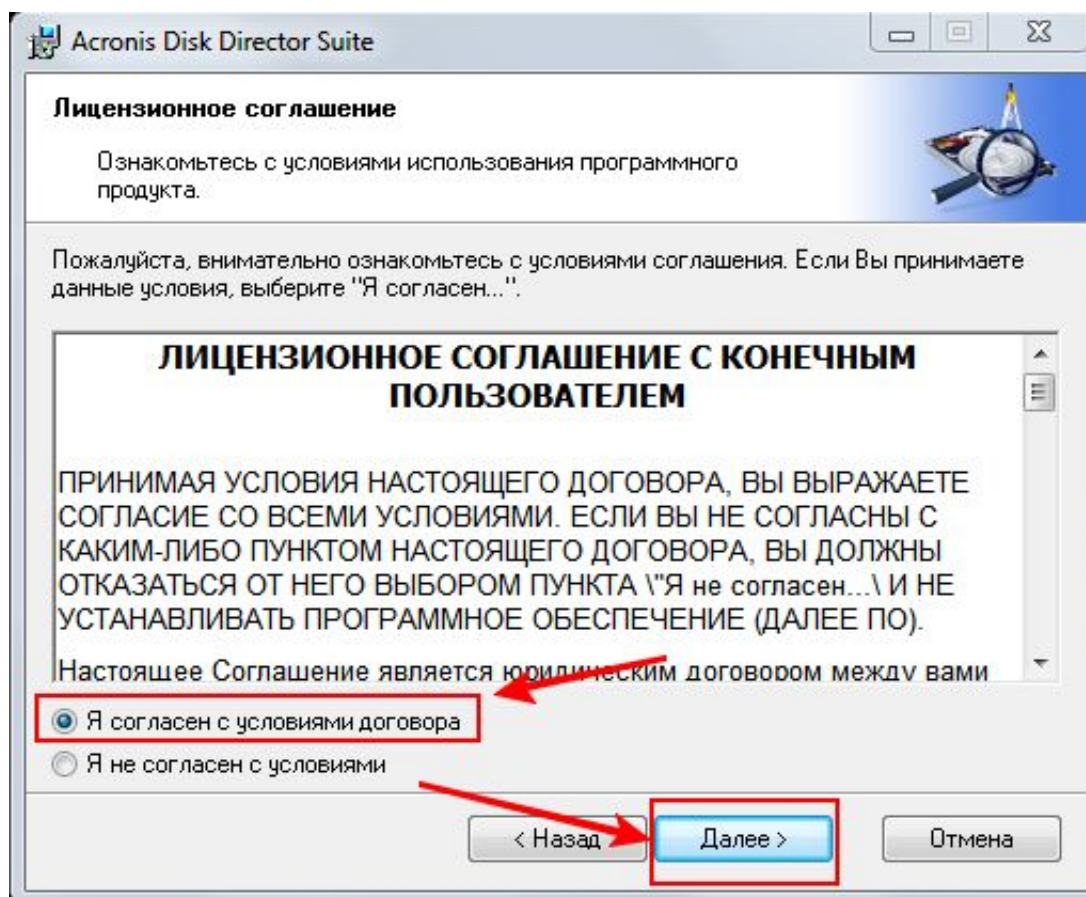

[Ashampoo WinOptimizer 2008 Serial \[\[email Protected\]\] Serial Key](#)

[Ashampoo WinOptimizer 2008 Serial \[\[email Protected\]\] Serial Key](#)

---

b7178abdfb

---

[gremar b7178abdfb](#)

[ADOBE ROBOHELP SERVER 8 \[thethingy\] Serial Key keygen](#)