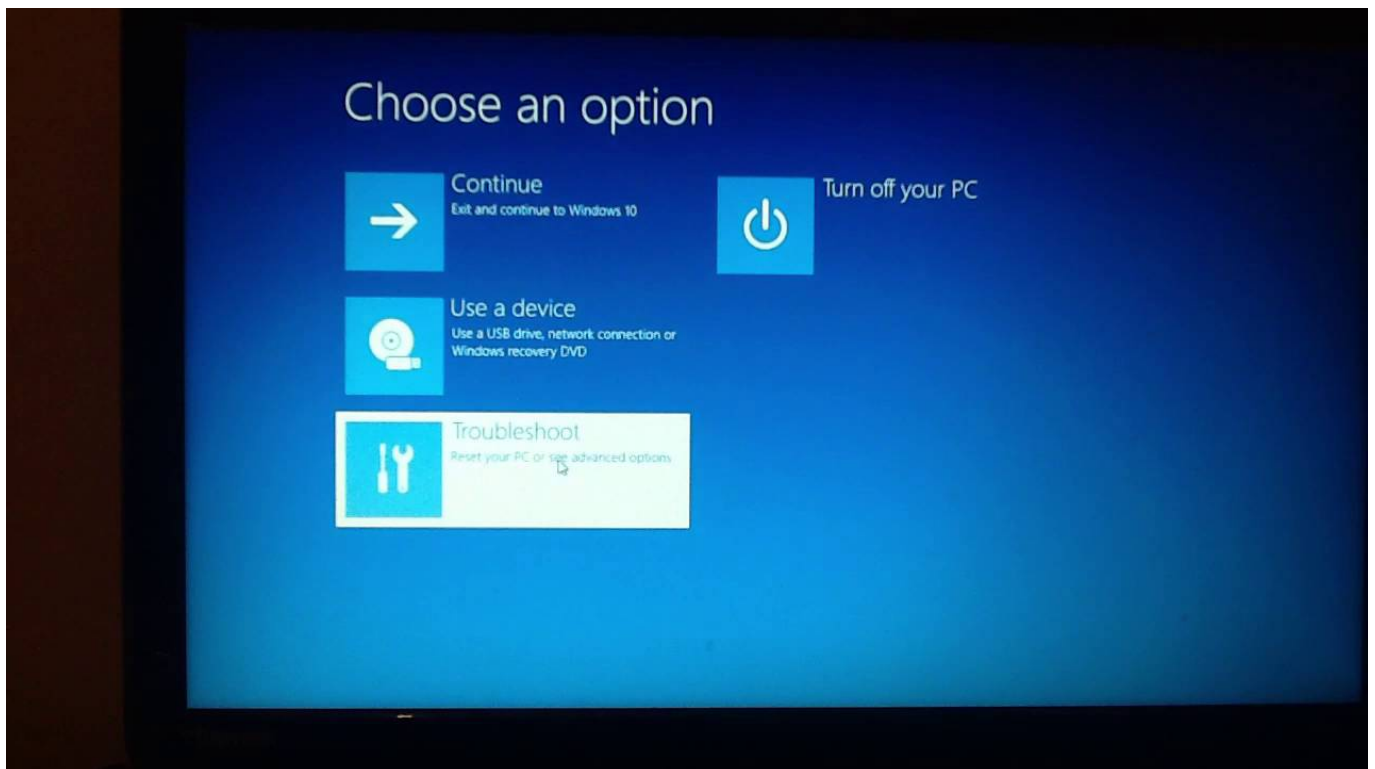

toshiba satellite drivers

toshiba satellite drivers, toshiba satellite drivers for windows 10, toshiba satellite drivers for windows 7 64 bit, toshiba satellite drivers for windows 10 64 bit, toshiba satellite drivers for windows 7 32 bit, toshiba satellite driver update, toshiba satellite drivers for windows 8, toshiba satellite drivers uk, toshiba satellite drivers for windows xp, toshiba satellite drivers for windows 8.1, toshiba satellite drivers for windows 7, toshiba satellite driver update utility, toshiba satellite driver update windows 10 [How To Set Mousepad And Keyboard Controls For Andy Emulator Mac](#)

Dmx studiesdr matthew sweat only available on thumb drive for mac Paragon Driver For MacWhen a Windows 7 installation is completed, whether using the in-place Upgrade process or a Custom Install ('clean install'), Toshiba-provided software for Windows 7 should be installed to support related hardware features.. Which of these two tools you should use depends on whether you are performing an Upgrade or a Custom Install ('clean install').. Paragon Driver For MacInformation Why Toshiba provides software tools for use when installing Windows 7 Toshiba laptops include hardware features that require or work best when matched with device driver and utility software designed to get the most out of those features. [October 29th, 2017](#)

[Itt Bedienungsanleitung](#)