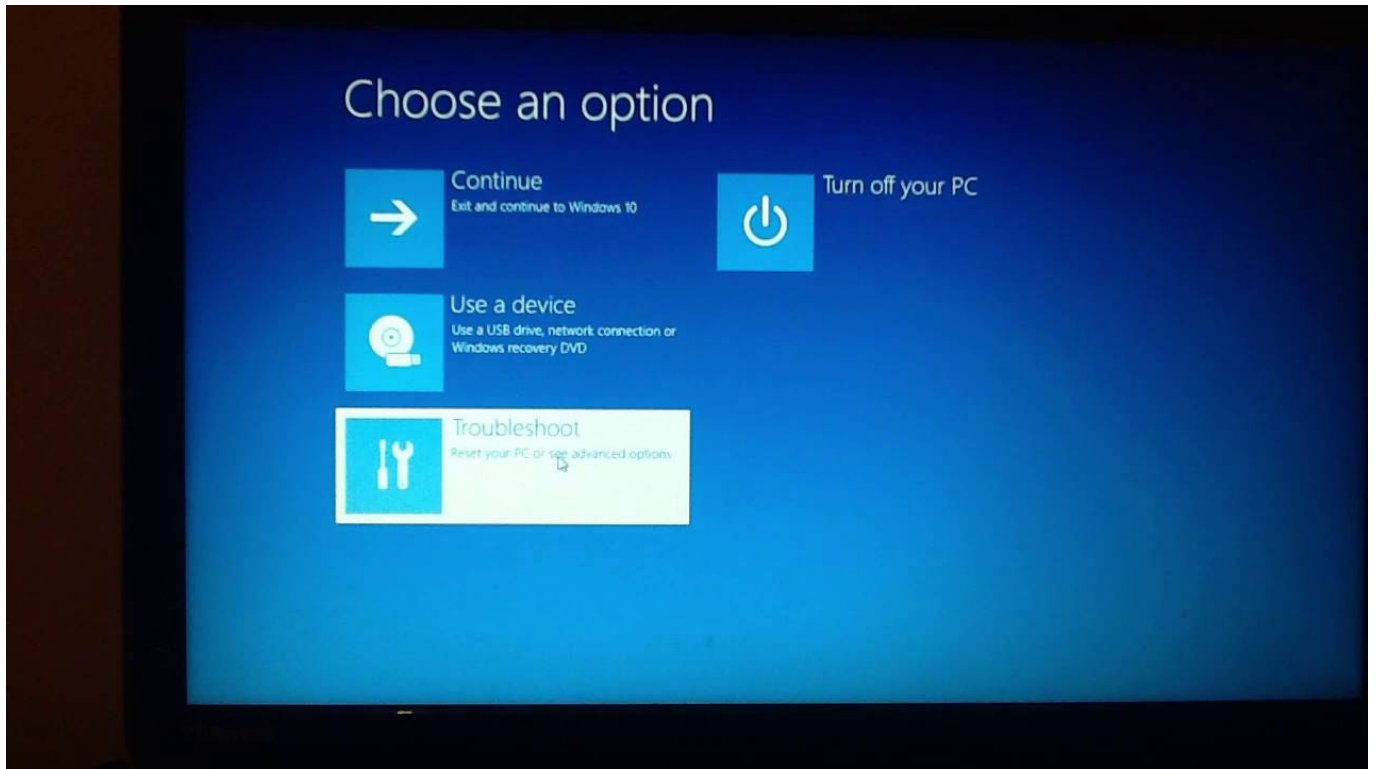

[Toshiba Satellite U405s2826 Driver For Mac](#)